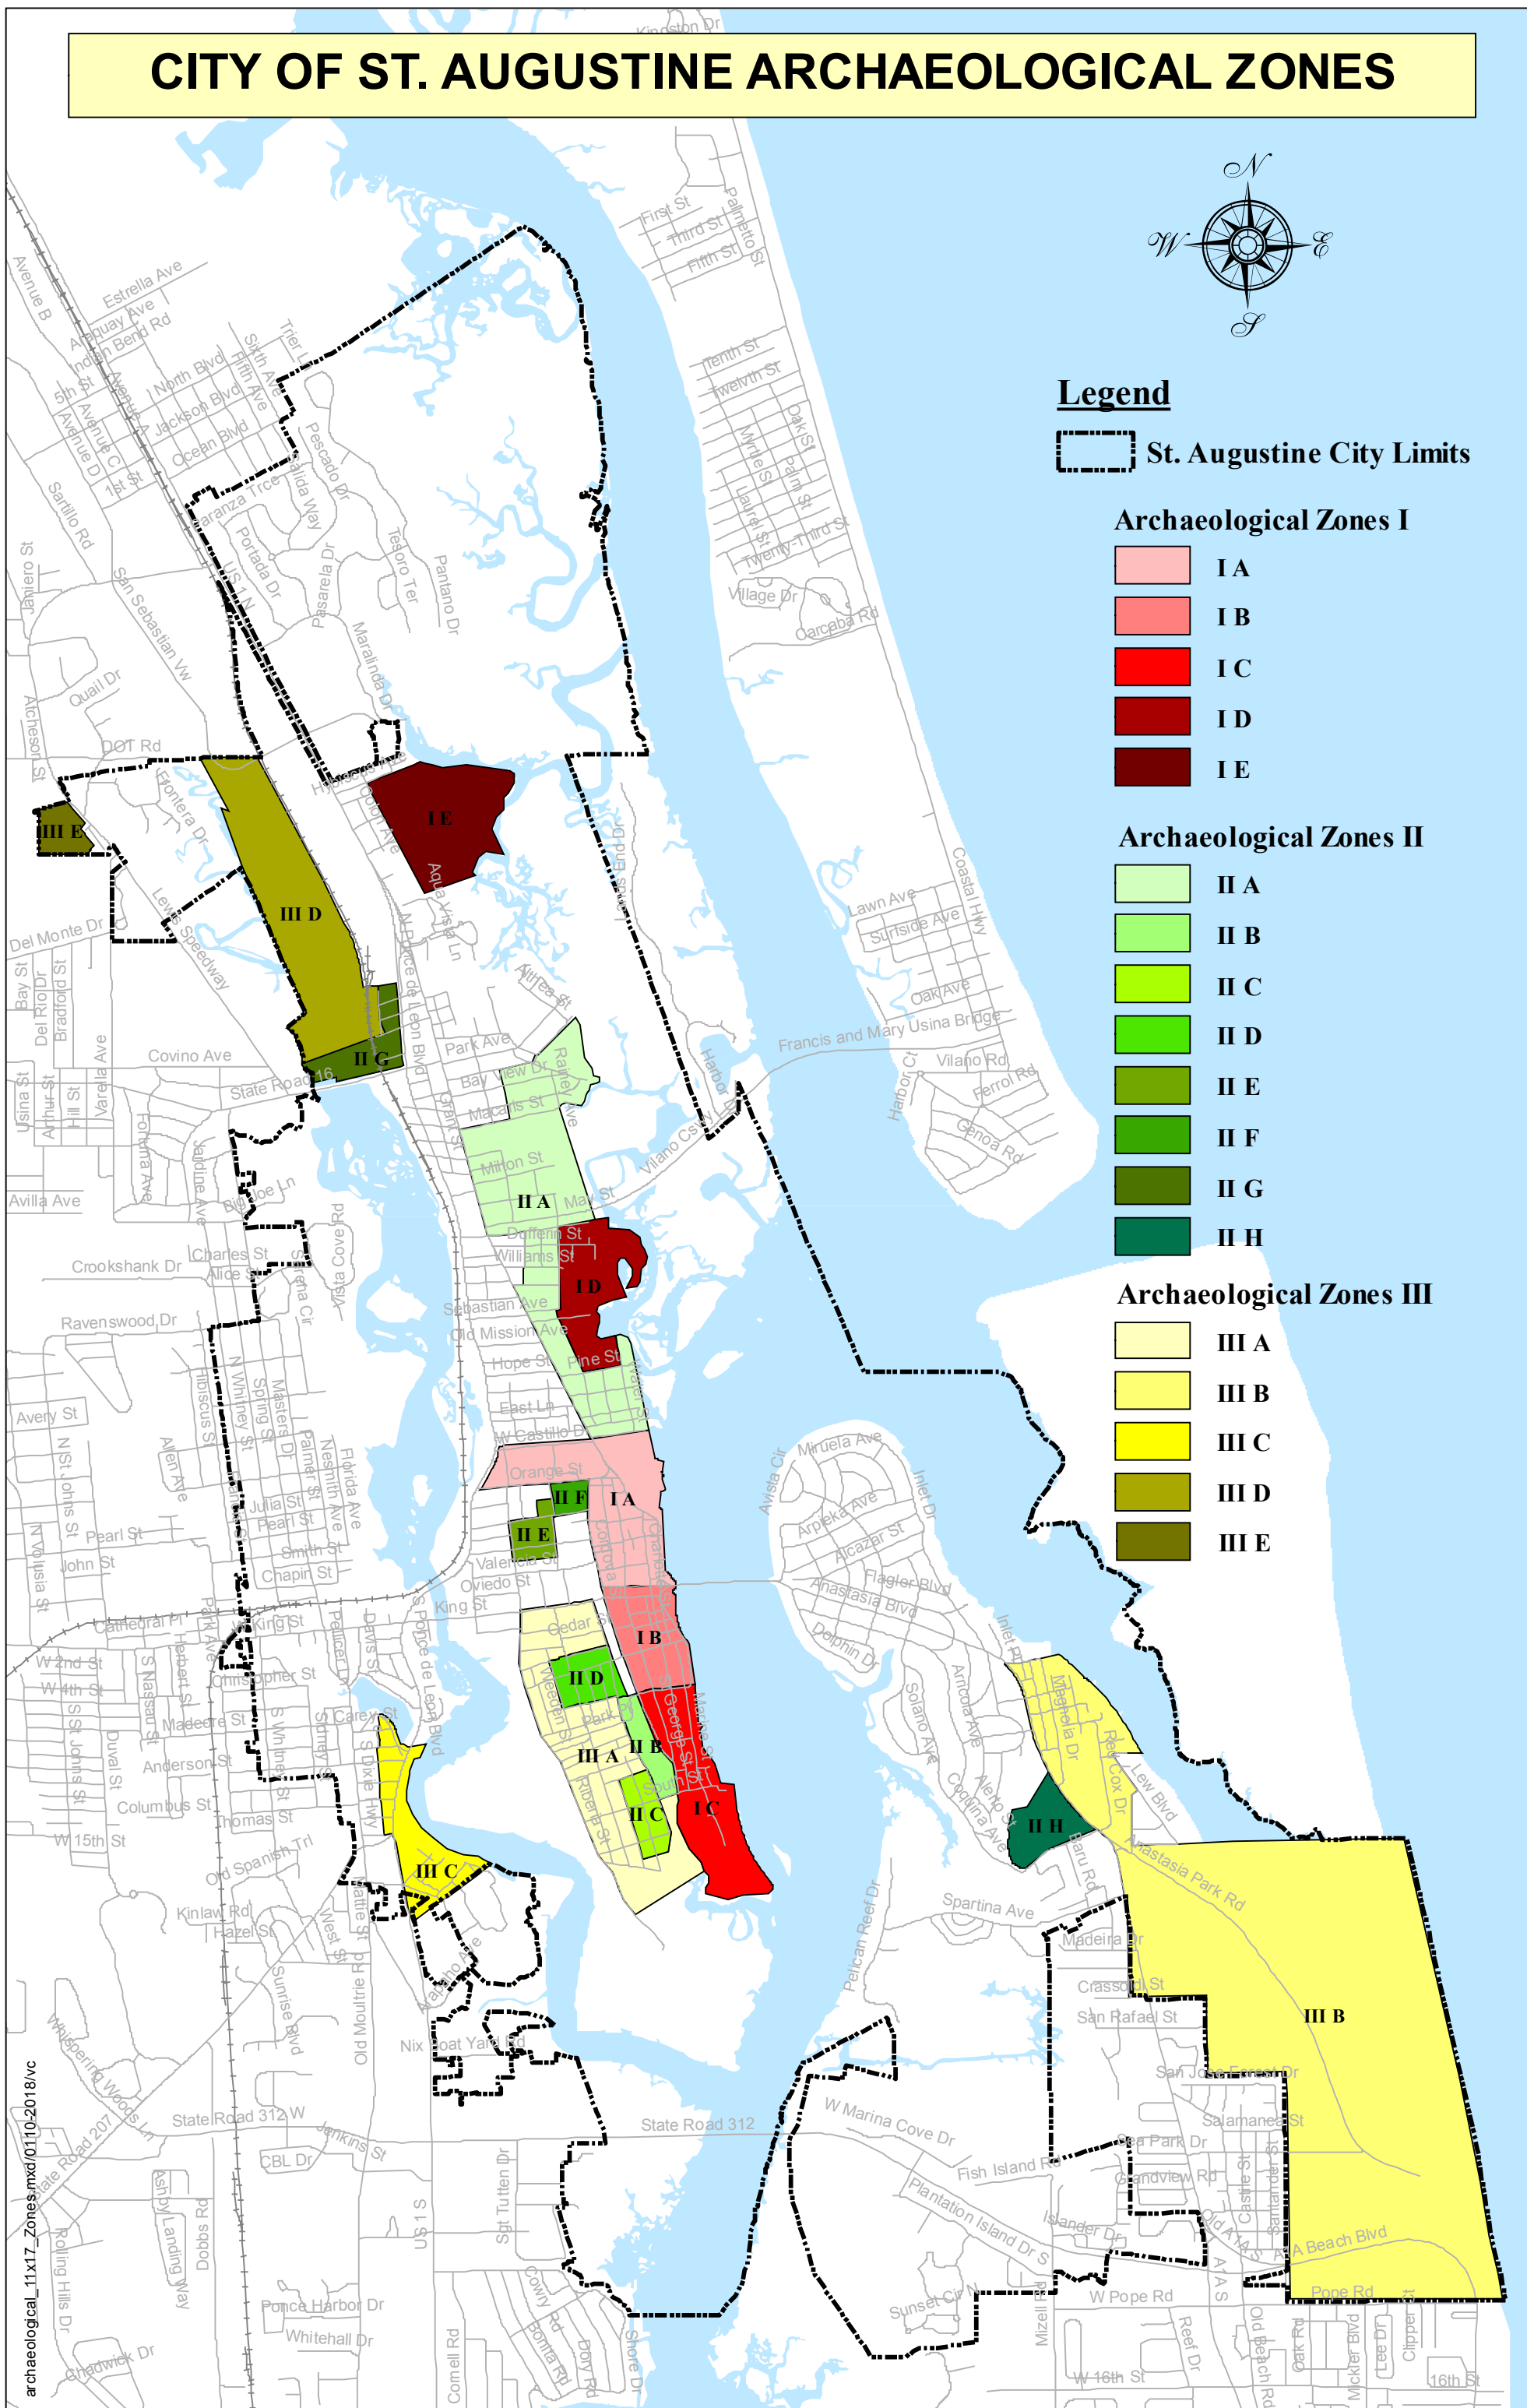

CITY OF ST. AUGUSTINE ARCHAEOLOGICAL ZONES

Legend

St. Augustine City Limits

Archaeological Zones I

- I A
- I B
- I C
- I D
- I E

Archaeological Zones II

- II A
- II B
- II C
- II D
- II E
- II F
- II G
- II H

Archaeological Zones III

- III A
- III B
- III C
- III D
- III E

archaeological_11x17_Zones.mxd/0110-2018/vc